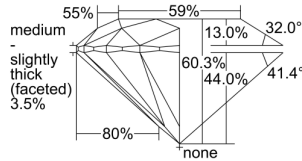

GIA®

FACSIMILE

GIA REPORT 1375132186

Verify this report at GIA.edu

GIA NATURAL DIAMOND DOSSIER®

January 01, 2021
GIA Report Number 1375132186
Shape and Cutting Style ..... Round Brilliant
Measurements ..... 4.43 - 4.44 x 2.67 mm

GRADING RESULTS

Carat Weight ..... 0.31 carat
Color Grade ..... D
Clarity Grade S11
Cut Grade ..... Excellent

ADDITIONAL GRADING INFORMATION

Polish ..... Excellent
Symmetry ..... Excellent
Fluorescence ..... Medium Blue
Clarity Characteristics ..... Crystal, Feather
Inscription(s): GIA 1375132186

PROPORTIONS

Profile to actual proportions

GRADING SCALES

GIA COLOR SCALE	GIA CLARITY SCALE	GIA CUT SCALE	
D	FLAWLESS	EXCELLENT	
E	INTERNALLY FLAWLESS		
F		VVS₁	VERY GOOD
G	VVS₂		
H	VS₁	GOOD	
I	VS₂		
J	S1₁	FAIR	
K	S1₂		
L	I₁	POOR	
M	I₂		
N	I₃		
O			
P			
Q			
R			
S			
T			
U			
V			
W			
X			
Y			
Z